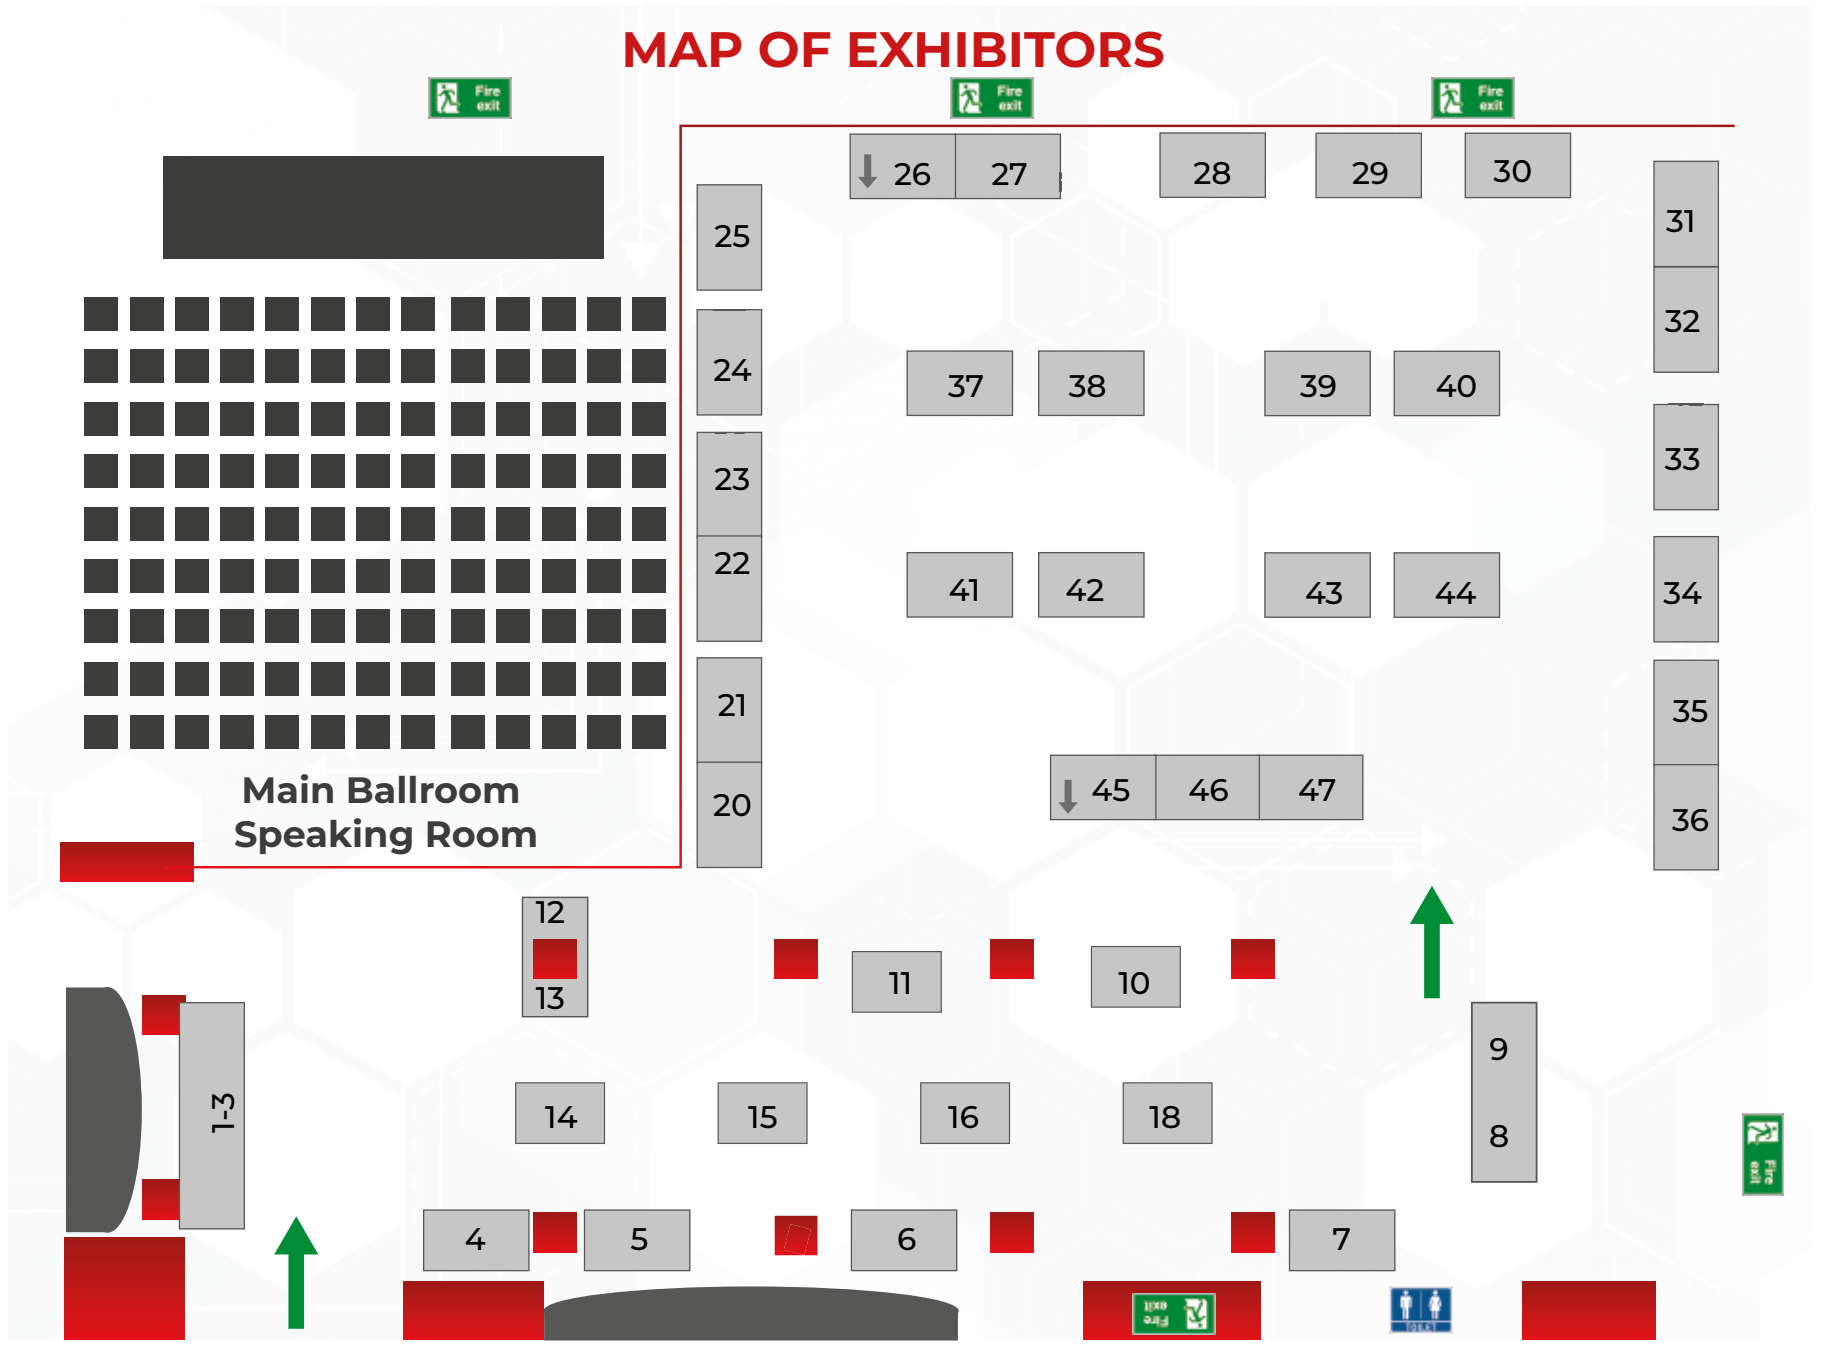

PATHWAYS

EDUCATION & CAREER GUIDANCE CONFERENCE

Tuesday 26th September 2023, The Galmont Hotel, Galway.

MAP OF EXHIBITORS

1-3 University of Galway

4 UCD

5 Maynooth University

6 St. Patrick's Pontifical University